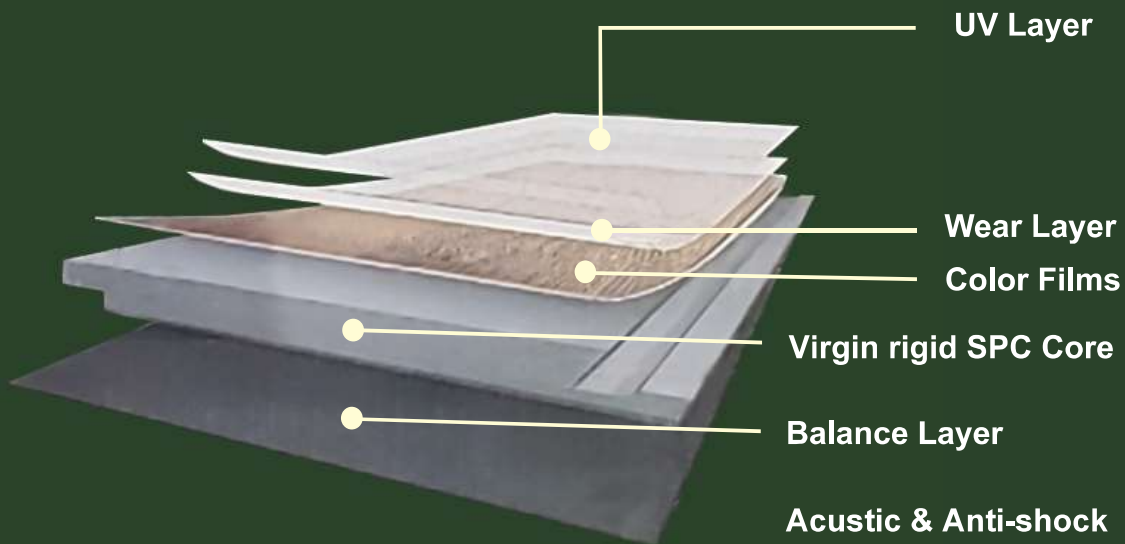

# PREMIUM CLICK SPC VINYL FLOORING

## SPC Flooring - GreenFloor

- Wearlayer 0,50 mm
- 4,50 mm. de espesor.
- Sistema: CLICK
- Dimensiones: 1220x152,40x4,50 mm
- VENTA POR CAJA \_ 1 CAJA = 2,61 m2
- Garantía
- Uso comercial - 6 años
- Uso residencial - 12 años

Physical properties	Specification
Product name	GreenFloor®
Width	6 inches (15,2 cm)
Length	48 inches (122 cm)
Total thickness	4.5 mm
Wear layer thickness	0,50 mm
Top surface coating	UV protection
Type of top surface	BP
Plank edges	Non-beveled
m2 per unit	0,186 m2
m2 per box	2,61 m2
Planks per box	14 planks
Weight (box)	19 kgs
<b>Limited warranty</b>	
Residential	12years
Light commercial	6 years
Technical properties	Specification
Critical flux(EN ISO9239-1)	≥11
Reaction to fire - Flame/Smoke Spread	131 - 235
Residual indentation	≤0.10mm
Slip resistance (EN 13893)	Class DS
Phthalates content	Phthalates free
Indoor air quality	FloorScore® Certified SCS-EC10.3-2014 v4.0
Color stability(ISO 10582:2010)	≥6
Castor Chair (ISO 10874:2009)	Pass
Material Classification	II -A
Stain/Chemical resistance	Pass
Absorption of sound on impact	2dB

CERTIFIED BY  
SCS Global Services

Wooden Series  
190-5(400101)

Lay Out

Installation

Tamaño: 152,4 x 1220 mm x 4,5mm

Wooden Series  
7171-1

Lay Out

Installation